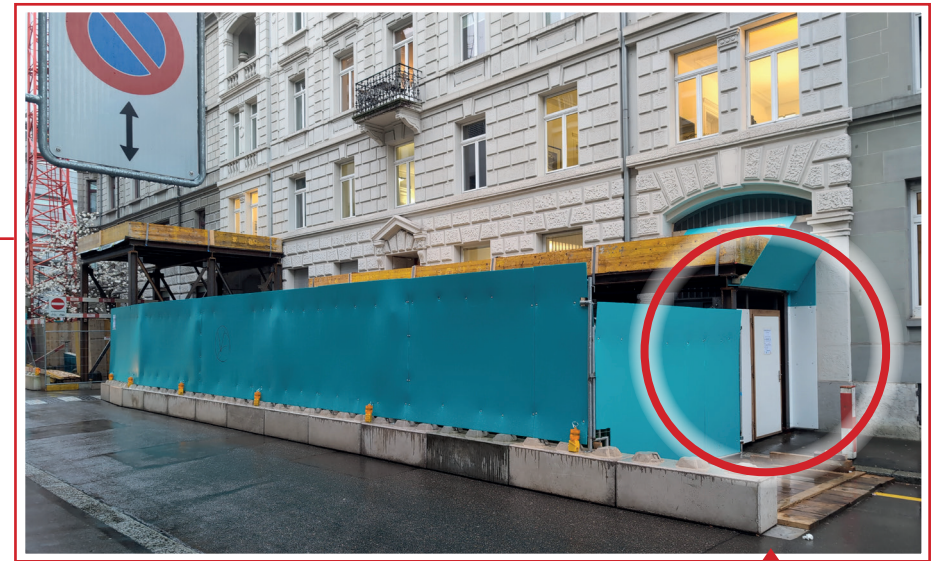

We are here for you despite the construction!

Due to the current construction, please use the entrance on the right side of the sidewalk. The door is open from 8 am to 6 pm. Outside business hours, please call your contact person. For contact information, visit our website at www.kmp.ch/en/about-us/team or use the QR code on the right.